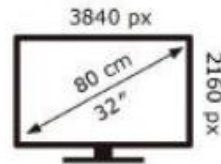

Energy Label for customers in
England, Scotland and Wales

Energy Label for customers in
**Republic of Ireland and
Northern Ireland**

SAMSUNG

S32DM700UU

32 kWh/1000h

ABCDEF **G**

58 kWh/1000h

2019/2013

SAMSUNG

S32DM700UU

32 kWh/1000h

ABCDEF **G**

58 kWh/1000h

2019/2013