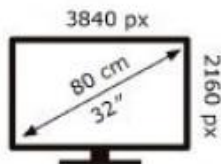

Energy Label for customers in
England, Scotland and Wales

Energy Label for customers in
**Republic of Ireland and
Northern Ireland**

SAMSUNG

S32DM700UU

32 kWh/1000h

ABCDEF **G**

58 kWh/1000h

2019/2013