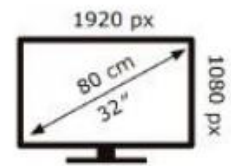

Energy Label for customers in
England, Scotland and Wales

Energy Label for customers in
**Republic of Ireland and
Northern Ireland**

SAMSUNG S32DM500EU

26 kWh/1000h

ABCDEF **G**
HDR
38 kWh/1000h

2019/2013

SAMSUNG S32DM500EU