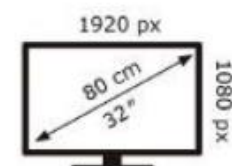

26 kWh/1000h

ABCDEF **G**
HDR
38 kWh/1000h