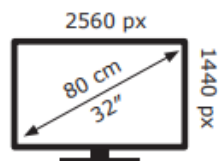

LG Electronics

32GS85Q

**32** kWh/1000h

ABCDEF**G**  
**HDR**  
**51** kWh/1000h

2019/2013

LG Electronics

32GS85Q

**32** kWh/1000h