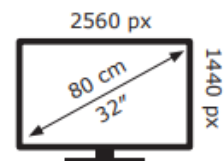

32 kWh/1000h

ABCDEF**G**
HDR
51 kWh/1000h