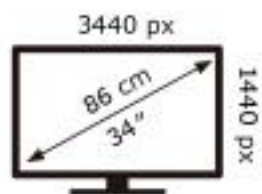

SAMSUNG

S34C652VAU

32 kWh/1000h

ABCDEF **G**
HDR
51 kWh/1000h

2019/2013

SAMSUNG

S34C652VAU

32 kWh/1000h