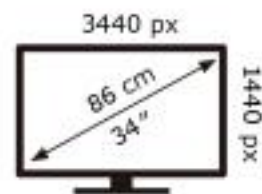

32 kWh/1000h

ABCDEF **G**
HDR
51 kWh/1000h