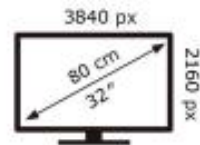

Energy Label for customers in
England, Scotland and Wales

Energy Label for customers in
Republic of Ireland and
Northern Ireland

SAMSUNG

S32D700EAU

31 kWh/1000h

ABCDEF **G**

57 kWh/1000h

2019/2013

SAMSUNG

S32D700EAU

31 kWh/1000h

ABCDEF **G**

57 kWh/1000h

2019/2013