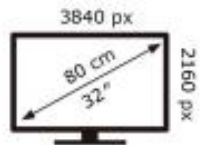

Energy Label for customers in  
England, Scotland and Wales

Energy Label for customers in  
Republic of Ireland and  
Northern Ireland

SAMSUNG

S32D700EAU

**31** kWh/1000h

ABCDEF **G**

**57** kWh/1000h

2019/2013