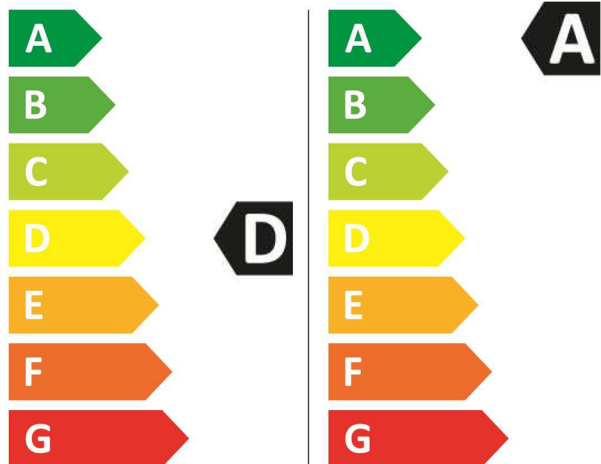

Beko

WDIK754411 7123983200

264 kWh/100

44 kWh/100
5.0 kg  **7.0 kg**
65 L  **45 L**
8:30  **3:27**

ABCDEFG

70 dB
ABCD

2019/2014

Beko

WDIK754411 7123983200

264 kWh/100

44 kWh/100
5,0 kg  **7,0 kg**
65 L  **45 L**
8:30  **3:27**

ABCDEFG

70 dB
ABCD

2019/2014