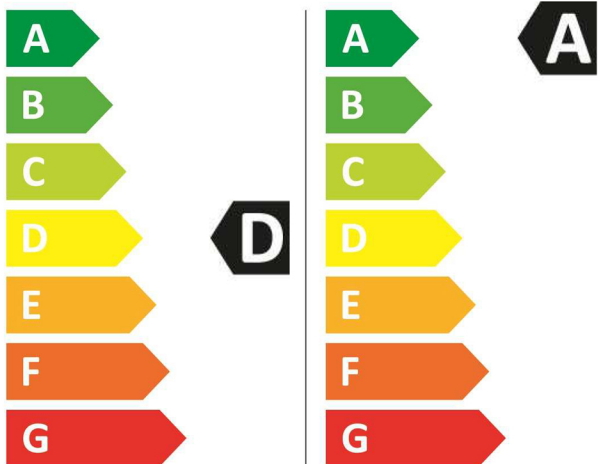

Beko

WDIK754411 7123983200

264 kWh/100

44 kWh/100
5.0 kg  **7.0 kg**
65 L  **45 L**
8:30  **3:27**

ABCDEFG

70 dB
ABCD

2019/2014

Beko

WDIK754411 7123983200

264 kWh/100

44 kWh/100
5,0 kg  **7,0 kg**
65 L  **45 L**
8:30  **3:27**

ABCDEFG

70 dB
ABCD

2019/2014