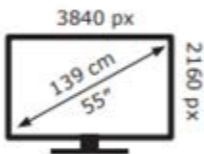

ENERG

Hisense

55E7NQTUK PRO

77 kWh/1000h

ABCDEF**G**

130 kWh/1000h

2019/2013