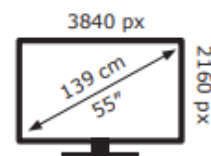

Hisense

55E7NQTUK PRO

77 kWh/1000h

ABCDEF**G**

130 kWh/1000h

2019/2013

Hisense

55E7NQTUK PRO

77 kWh/1000h

ABCDEF**G**

130 kWh/1000h

2019/2013