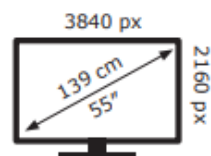

Hisense

55E7NQTUK PRO

77 kWh/1000h

ABCDEF**G**

130 kWh/1000h

2019/2013

Hisense

55E7NQTUK PRO