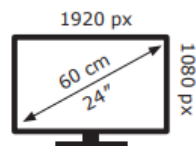

Energy Label for customers in  
England, Scotland and Wales

Energy Label for customers in  
**Republic of Ireland and  
Northern Ireland**

AOC

24B2XH

**17** kWh/1000h

ABCDEFG

**17** kWh/1000h

2019/2013