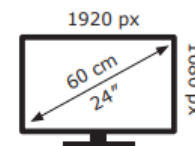

Energy Label for customers in
England, Scotland and Wales

Energy Label for customers in
**Republic of Ireland and
Northern Ireland**

AOC

24B2XH

17 kWh/1000h

ABCDEFG

17 kWh/1000h

2019/2013

AOC

24B2XH

17 kWh/1000h

ABCDEFG

17 kWh/1000h

2019/2013