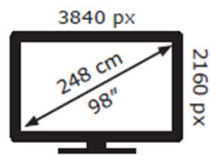

**ENERG**

TCL

98C655KX7

**198** kWh/1000h

ABCDEF**G**

**HDR**

**389** kWh/1000h

2019/2013