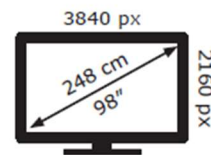

**ENERG**

TCL

98C655KX7

**198** kWh/1000h

ABCDEF**G**

**HDR**

**389** kWh/1000h

2019/2013