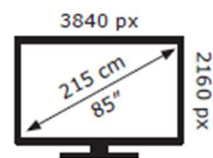

153 kWh/1000h

ABCDEF**G**
HDR
400 kWh/1000h