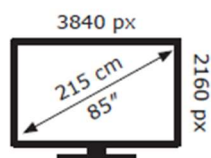

TCL

85C655KX7

153 kWh/1000h

ABCDEF**G**
HDR
400 kWh/1000h

2019/2013

TCL

85C655KX7

153 kWh/1000h