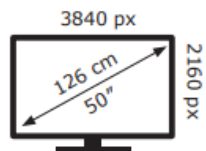

64 kWh/1000h

ABCDEF**G**
HDR
120 kWh/1000h