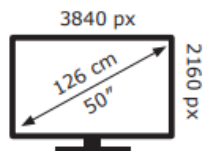

TCL

50C655KX1

**64** kWh/1000h

ABCDEF**G**  
**HDR**  
**120** kWh/1000h

2019/2013

TCL

50C655KX1

**64** kWh/1000h