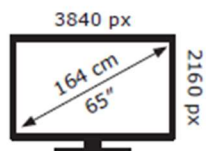

TCL

65C655KX7

**100** kWh/1000h

ABCDEF**G**  
**HDR**  
**175** kWh/1000h

2019/2013

TCL

65C655KX7

**100** kWh/1000h