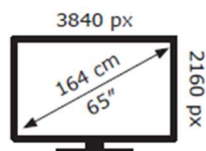

100 kWh/1000h

ABCDEF**G**
HDR
175 kWh/1000h