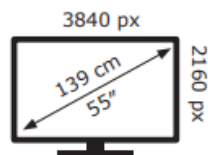

TCL

55C655KX1

60 kWh/1000h

ABCDEF**G**

146 kWh/1000h

2019/2013

TCL

55C655KX1