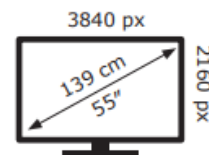

TCL

55C655KX1

60 kWh/1000h

ABCDEF**G**

146 kWh/1000h

2019/2013

TCL

55C655KX1

60 kWh/1000h

ABCDEF**G**

146 kWh/1000h

2019/2013