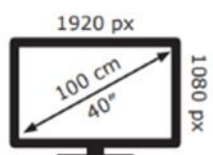

39 kWh/1000h

ABCDEF**G**
HDR
88 kWh/1000h