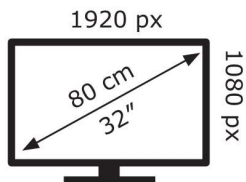

ENERG ⚡

Hisense

32A5NQTUK

27 kWh/1000h

ABCDEF**G**
HDR
40 kWh/1000h

2019/2013

ENERG ⚡

Hisense