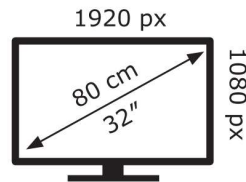

27 kWh/1000h

ABCDEF**G**
HDR
40 kWh/1000h