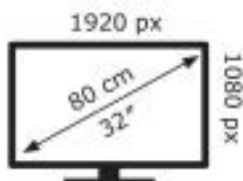

# ENERG

Hisense

32ASNQTUK

**27** kWh/1000h

ABCDEF**G**

**40** kWh/1000h

2019/8102