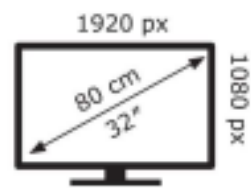

Hisense

32A5NQTUK

27 kWh/1000h

ABCDEF**G**

40 kWh/1000h

2019/2013

Hisense

32A5NQTUK

27 kWh/1000h

ABCDEF**G**

40 kWh/1000h

2019/2013