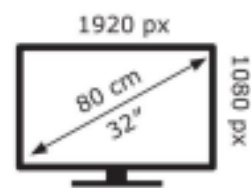

Hisense

32A5NQTUK

27 kWh/1000h

ABCDEF**G**

40 kWh/1000h

2019/2013

Hisense

32A5NQTUK