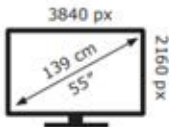

ENERG

Hisense

55A6NTUK

64 kWh/1000h

ABCDEF**G**

100 kWh/1000h

2019/2013