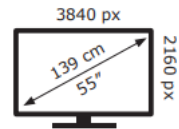

Hisense

55A6NTUK

**64** kWh/1000h

ABCDEF**G**  
**HDR**  
100 kWh/1000h

2019/2013

Hisense

55A6NTUK

**64** kWh/1000h