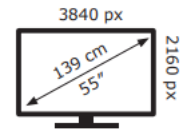

64 kWh/1000h

ABCDEF**G**
HDR
100 kWh/1000h