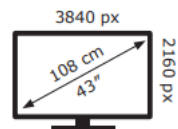

42 kWh/1000h

ABCDEF**G**
HDR
73 kWh/1000h