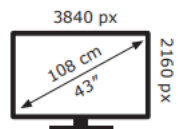

Hisense

43A6NTUK

42 kWh/1000h

ABCDEF**G**
HDR
73 kWh/1000h

2019/2013

Hisense

43A6NTUK

42 kWh/1000h