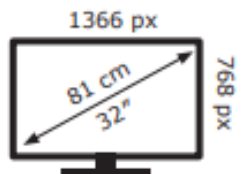

Sharp

1T-C32GDx

20 kWh/1000h

ABCDEF**G**
HDR
35 kWh/1000h

2019/2013

Sharp

1T-C32GDx

20 kWh/1000h