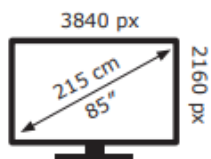

Hisense

85E7NQTUK PRO

128 kWh/1000h

ABCDEF**G**

270 kWh/1000h

2019/2013

Hisense

85E7NQTUK PRO