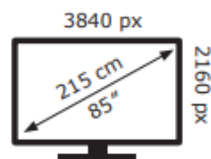

Hisense

85E7NQTUK PRO

128 kWh/1000h

ABCDEF**G**

270 kWh/1000h

2019/2013

Hisense

85E7NQTUK PRO

128 kWh/1000h

ABCDEF**G**

270 kWh/1000h

2019/2013