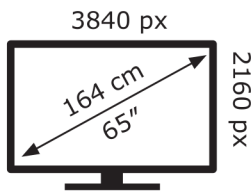

ENERG ⚡

Hisense

65A6NTUK

80 kWh/1000h

ABCDEF**G**

140 kWh/1000h

2019/2013

ENERG ⚡