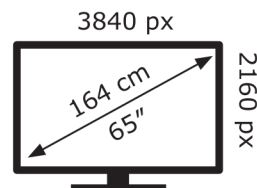

Hisense

65A6NTUK

80 kWh/1000h

ABCDEF**G**

140 kWh/1000h

2019/2013