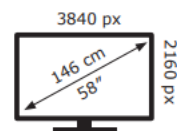

70 kWh/1000h

ABCDEF**G**
HDR
110 kWh/1000h