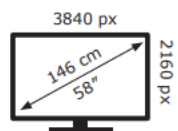

Hisense

58A6NTUK

**70** kWh/1000h

ABCDEF**G**  
**HDR**  
**110** kWh/1000h

2019/2013

Hisense

58A6NTUK

**70** kWh/1000h