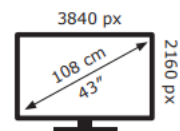

Hisense

43A7NQTUK

48 kWh/1000h

ABCDEF**G**

95 kWh/1000h

2019/2013

Hisense

43A7NQTUK

48 kWh/1000h

ABCDEF**G**

95 kWh/1000h

2019/2013