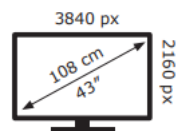

Hisense

43A7NQTUK

48 kWh/1000h

ABCDEF**G**

95 kWh/1000h

2019/2013

Hisense

43A7NQTUK