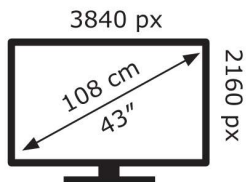

Hisense

43E7NQTUK

42 kWh/1000h

ABCDEF**G**
HDR
73 kWh/1000h

2019/2013

Hisense

43E7NQTUK

42 kWh/1000h