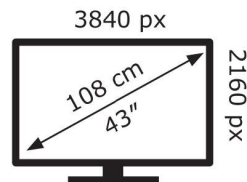

42 kWh/1000h

ABCDEF**G**
HDR
73 kWh/1000h