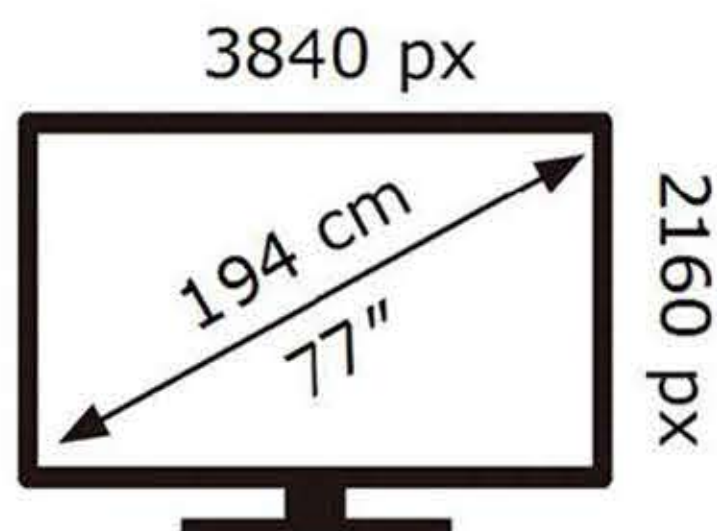

ENERG

SAMSUNG

QE77S85DAE

124 kWh/1000h

ABCDEF **G**

151 kWh/1000h

2019/2013