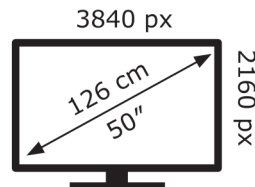

54 kWh/1000h

ABCDEF**G**
HDR
95 kWh/1000h