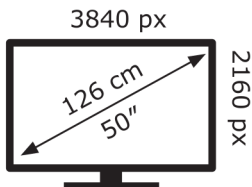

ENERG

Hisense

50E7NQTUK

54 kWh/1000h

ABCDEF**G**
HDR
95 kWh/1000h

2019/2013

ENERG

Hisense