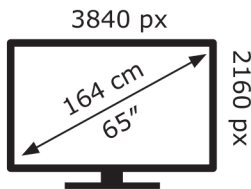

ENERGY

Hisense

65E7NQTUK

84 kWh/1000h

ABCDEF**G**
HDR
140 kWh/1000h

2019/2013

ENERGY

Hisense