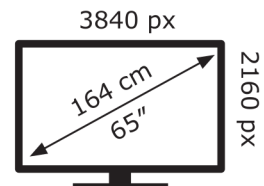

84 kWh/1000h

ABCDEF**G**
HDR
140 kWh/1000h