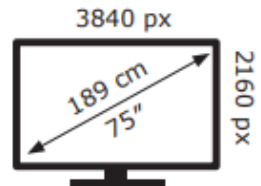

Hisense

75E7NQTUK

105 kWh/1000h

ABCDEF**G**
HDR
180 kWh/1000h

2019/2013

Hisense

75E7NQTUK

105 kWh/1000h