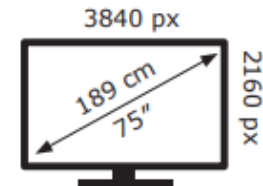

105 kWh/1000h

ABCDEF**G**
HDR
180 kWh/1000h