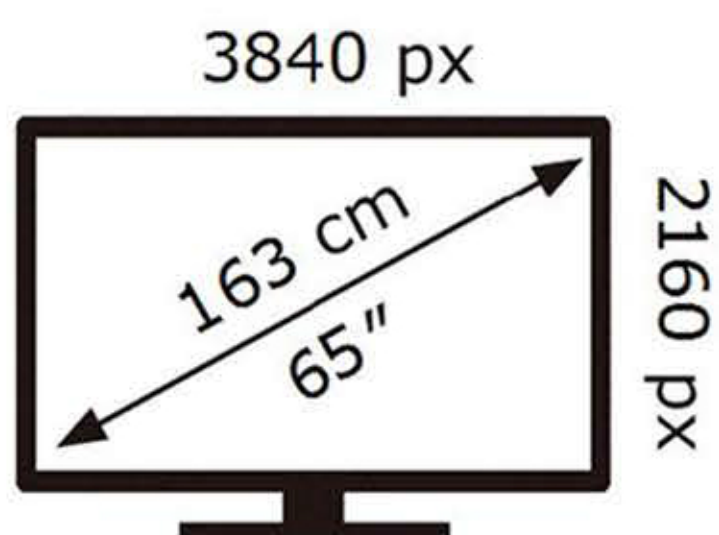

ENERG

SAMSUNG

QE65S85DAE

101 kWh/1000h

ABCDEF **G**

120 kWh/1000h

2019/2013