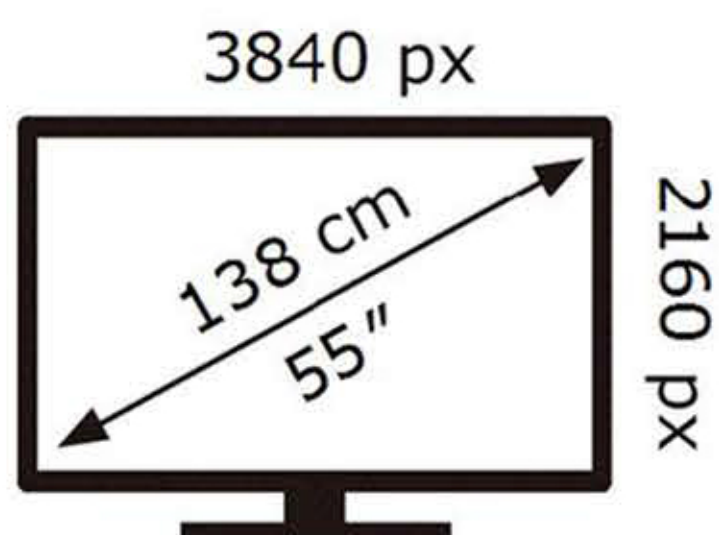

# ENERG

**SAMSUNG**

QE55S85DAE

**83** kWh/1000h

ABCDEF **G**

**99** kWh/1000h

2019/2013