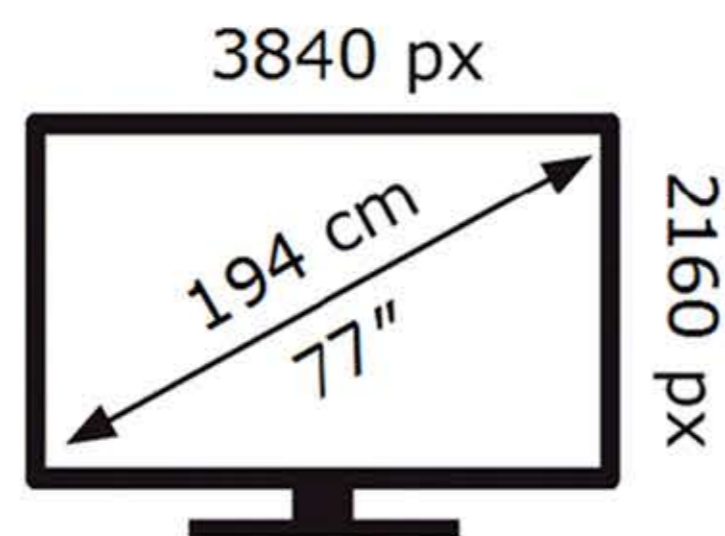

ENERG

SAMSUNG

QE77S93DAE

126 kWh/1000h

ABCDEF **G**

161 kWh/1000h

2019/2013

ENERG