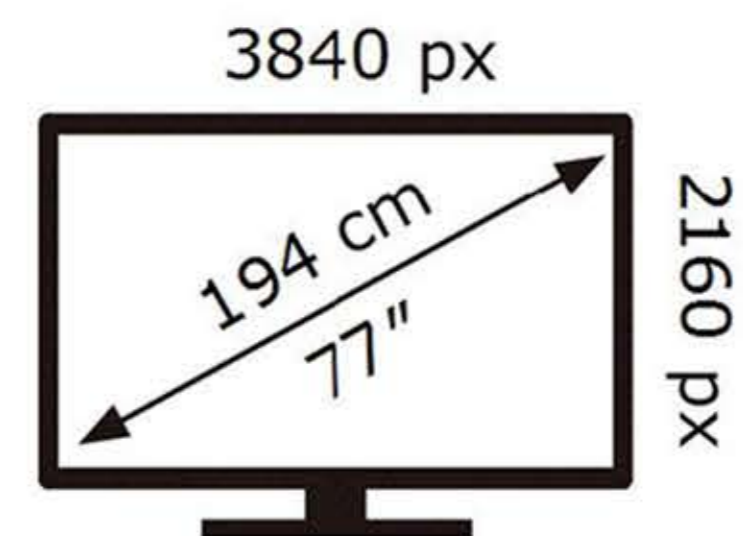

SAMSUNG

QE77S93DAE

126 kWh/1000h

ABCDEF **G**

161 kWh/1000h

2019/2013