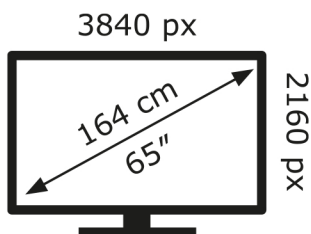

ENERG

LG Electronics

65QNED80T6A

85 kWh/1000h

ABCDEF**G**

160 kWh/1000h

2019/2013