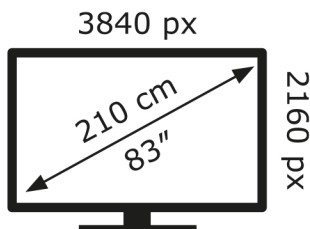

ENERGY

LG Electronics

OLED83G45LW

150 kWh/1000h

ABCDEF**G**

376 kWh/1000h

2019/2013