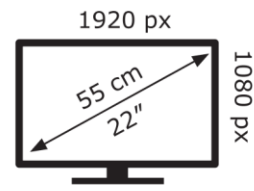

Energy Label for Customers in England, Scotland and

Wales

Energy Label for Customers in Republic of Ireland and

Northern Ireland

acer

EK220Q E3

15 kWh/1000h

2019/2013

acer

EK220Q E3

15 kWh/1000h

2019/2013