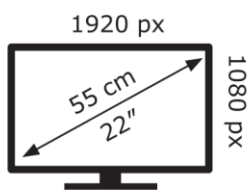

Energy Label for Customers in England, Scotland and

Wales

Energy Label for Customers in Republic of Ireland and

Northern Ireland

acer

EK220Q E3

**15** kWh/1000h

2019/2013