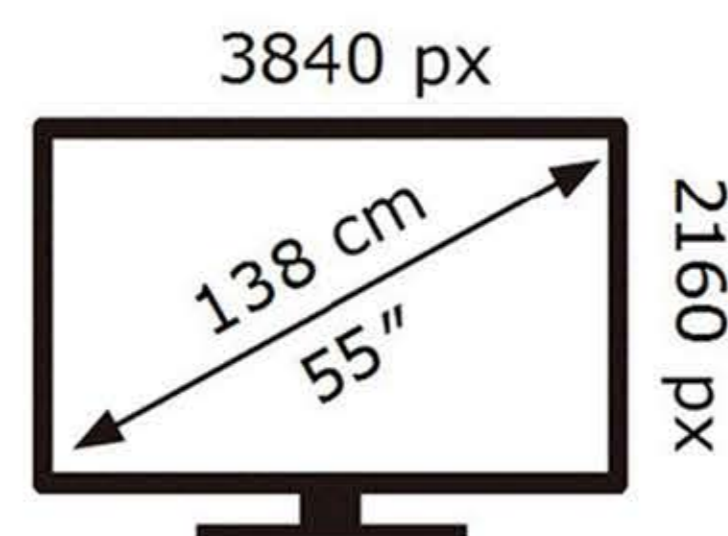

SAMSUNG

QE55S93DAE

81 kWh/1000h

ABCDEF **G**

116 kWh/1000h

2019/2013