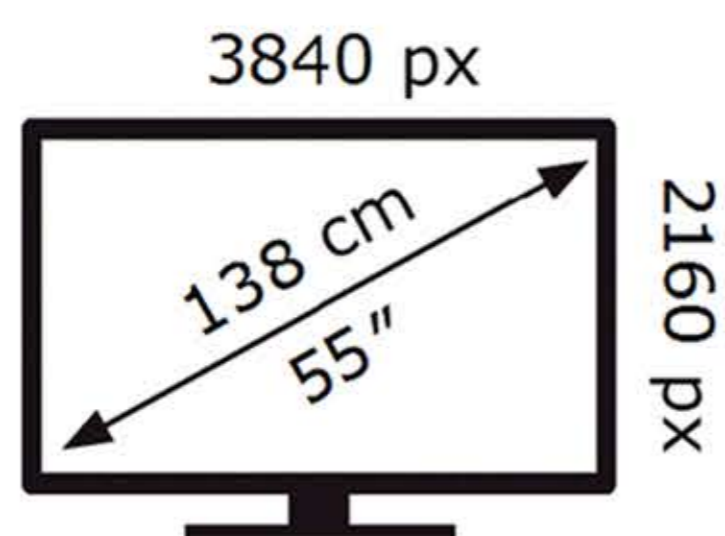

ENERG

SAMSUNG

QE55S93DAE

81 kWh/1000h

ABCDEF **G**

116 kWh/1000h

2019/2013

ENERG