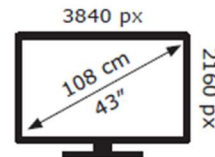

2019/2013

ABCDEF**G**
HDR
90 kWh/1000h