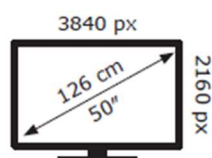

TCL

50RC650KX7

**65** kWh/1000h

ABCDEF**G**  
**HDR**  
**110** kWh/1000h

2019/2013

TCL

50RC650KX7

**65** kWh/1000h