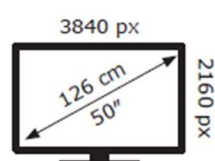

65 kWh/1000h

ABCDEF**G**
HDR
110 kWh/1000h