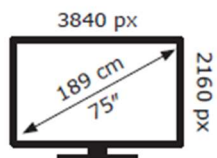

TCL

75RC650KX7

128 kWh/1000h

ABCDEF**G**
HDR
280 kWh/1000h

2019/2013

TCL

75RC650KX7

128 kWh/1000h