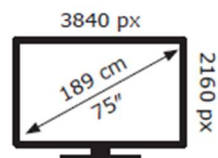

128 kWh/1000h

ABCDEF**G**
HDR
280 kWh/1000h