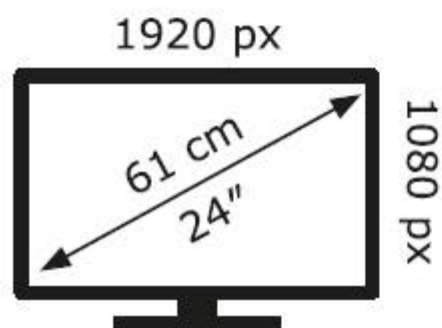

Philips

24E1N1300A

PHILIPS

24E1N1300A

18 kWh/1000h

18 kWh/1000h

2019/2013

2019/2013