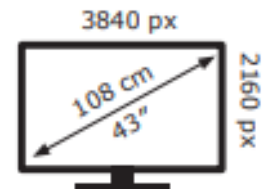

50 kWh/1000h

ABCDEF**G**
HDR
102 kWh/1000h