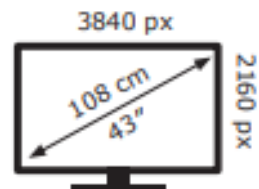

PHILIPS

43PUS8079/12

**50** kWh/1000h

ABCDEF**G**  
**HDR**  
**102** kWh/1000h

2019/2013

PHILIPS

43PUS8079/12

**50** kWh/1000h