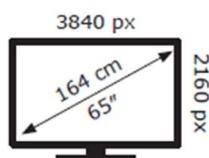

TCL

65RC650KX7

100 kWh/1000h

ABCDEF**G**
HDR
200 kWh/1000h

2019/2013

TCL

65RC650KX7

100 kWh/1000h