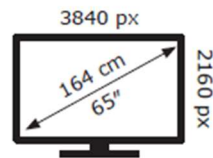

100 kWh/1000h

ABCDEF**G**
HDR
200 kWh/1000h