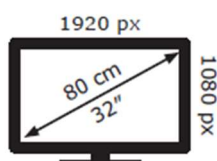

TCL

32RS550KX7

27 kWh/1000h

2019/2013

TCL

32RS550KX7

27 kWh/1000h

2019/2013