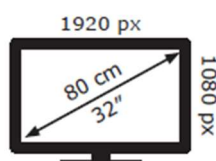

TCL

32RS550KX7

27 kWh/1000h

2019/2013

TCL

32RS550KX7

27 kWh/1000h

2019/2013