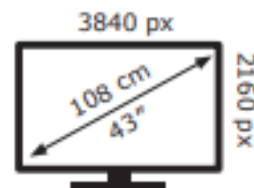

PHILIPS

43PUS8949/12

54 kWh/1000h

ABCDEF**G**

142 kWh/1000h

2019/2013

PHILIPS

43PUS8949/12

54 kWh/1000h

ABCDEF**G**

142 kWh/1000h

2019/2013