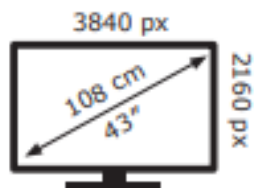

PHILIPS

43PUS8949/12

**54** kWh/1000h

ABCDEF**G**

**142** kWh/1000h

2019/2013

PHILIPS

43PUS8949/12