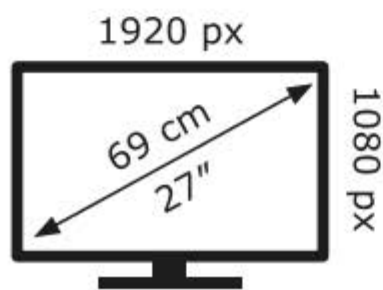

Philips

27E1N1300A

21 kWh/1000h

2019/2013

PHILIPS

27E1N1300AE

21 kWh/1000h

2019/2013