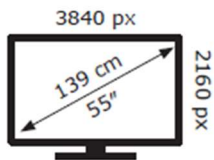

ENERG ⚡

TCL

55RC650KX7

75 kWh/1000h

ABCDEF**G**
HDR
150 kWh/1000h

2019/2013

ENERG ⚡

TCL