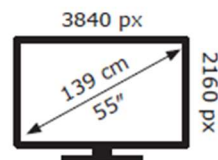

75 kWh/1000h

ABCDEF**G**
HDR
150 kWh/1000h