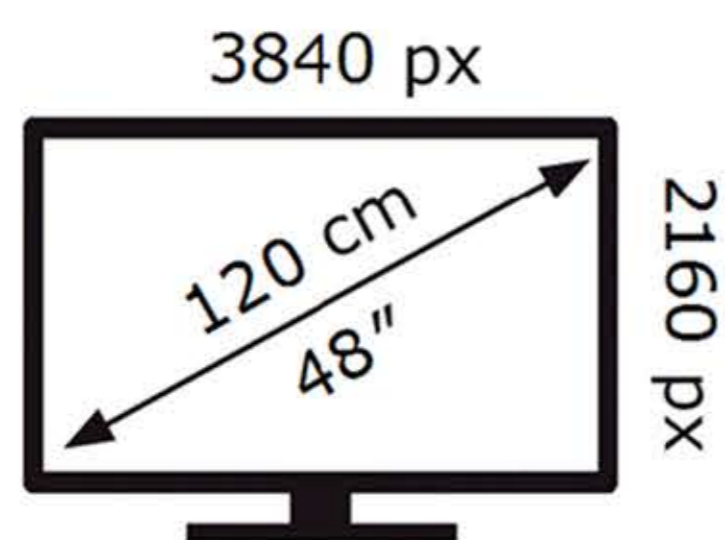

# ENERG

SAMSUNG

QE48S93DAE

**66** kWh/1000h

ABCDEF **G**

**88** kWh/1000h

2019/2013