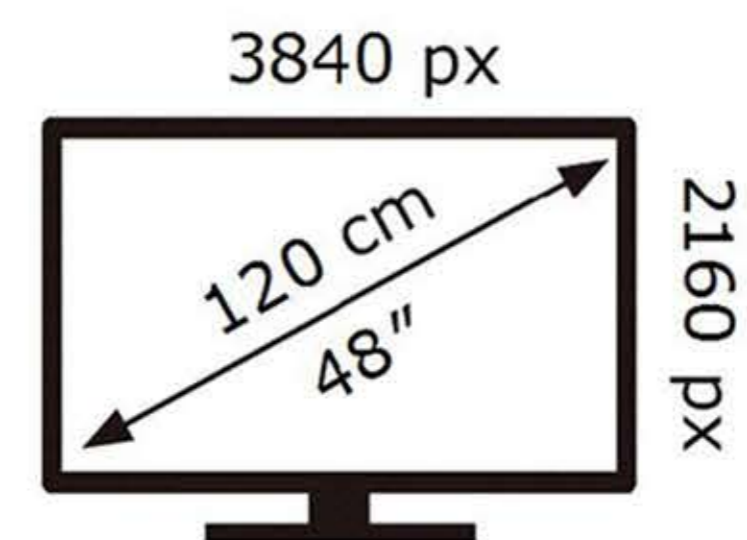

# ENERG

SAMSUNG

QE48S93DAE

**66** kWh/1000h

ABCDEF **G**

**88** kWh/1000h

2019/2013