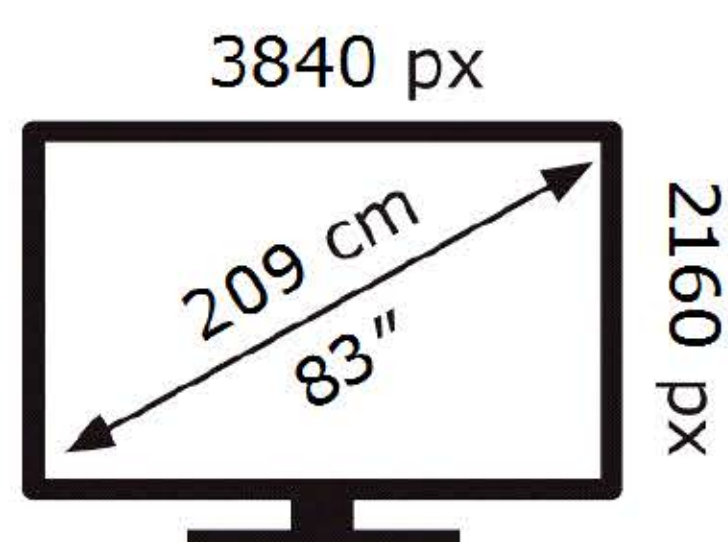

SAMSUNG

QE83S90DAE

**150** kWh/1000h

ABCDEF **G**

**192** kWh/1000h

2019/2013

SAMSUNG

QE83S90DAE