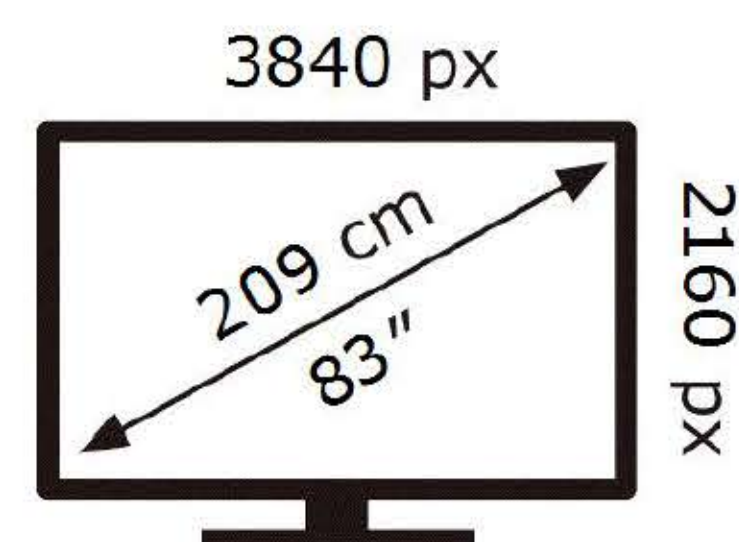

SAMSUNG

QE83S90DAE

150 kWh/1000h

ABCDEF **G**

192 kWh/1000h

2019/2013

SAMSUNG

QE83S90DAE

150 kWh/1000h

ABCDEF **G**

192 kWh/1000h

2019/2013